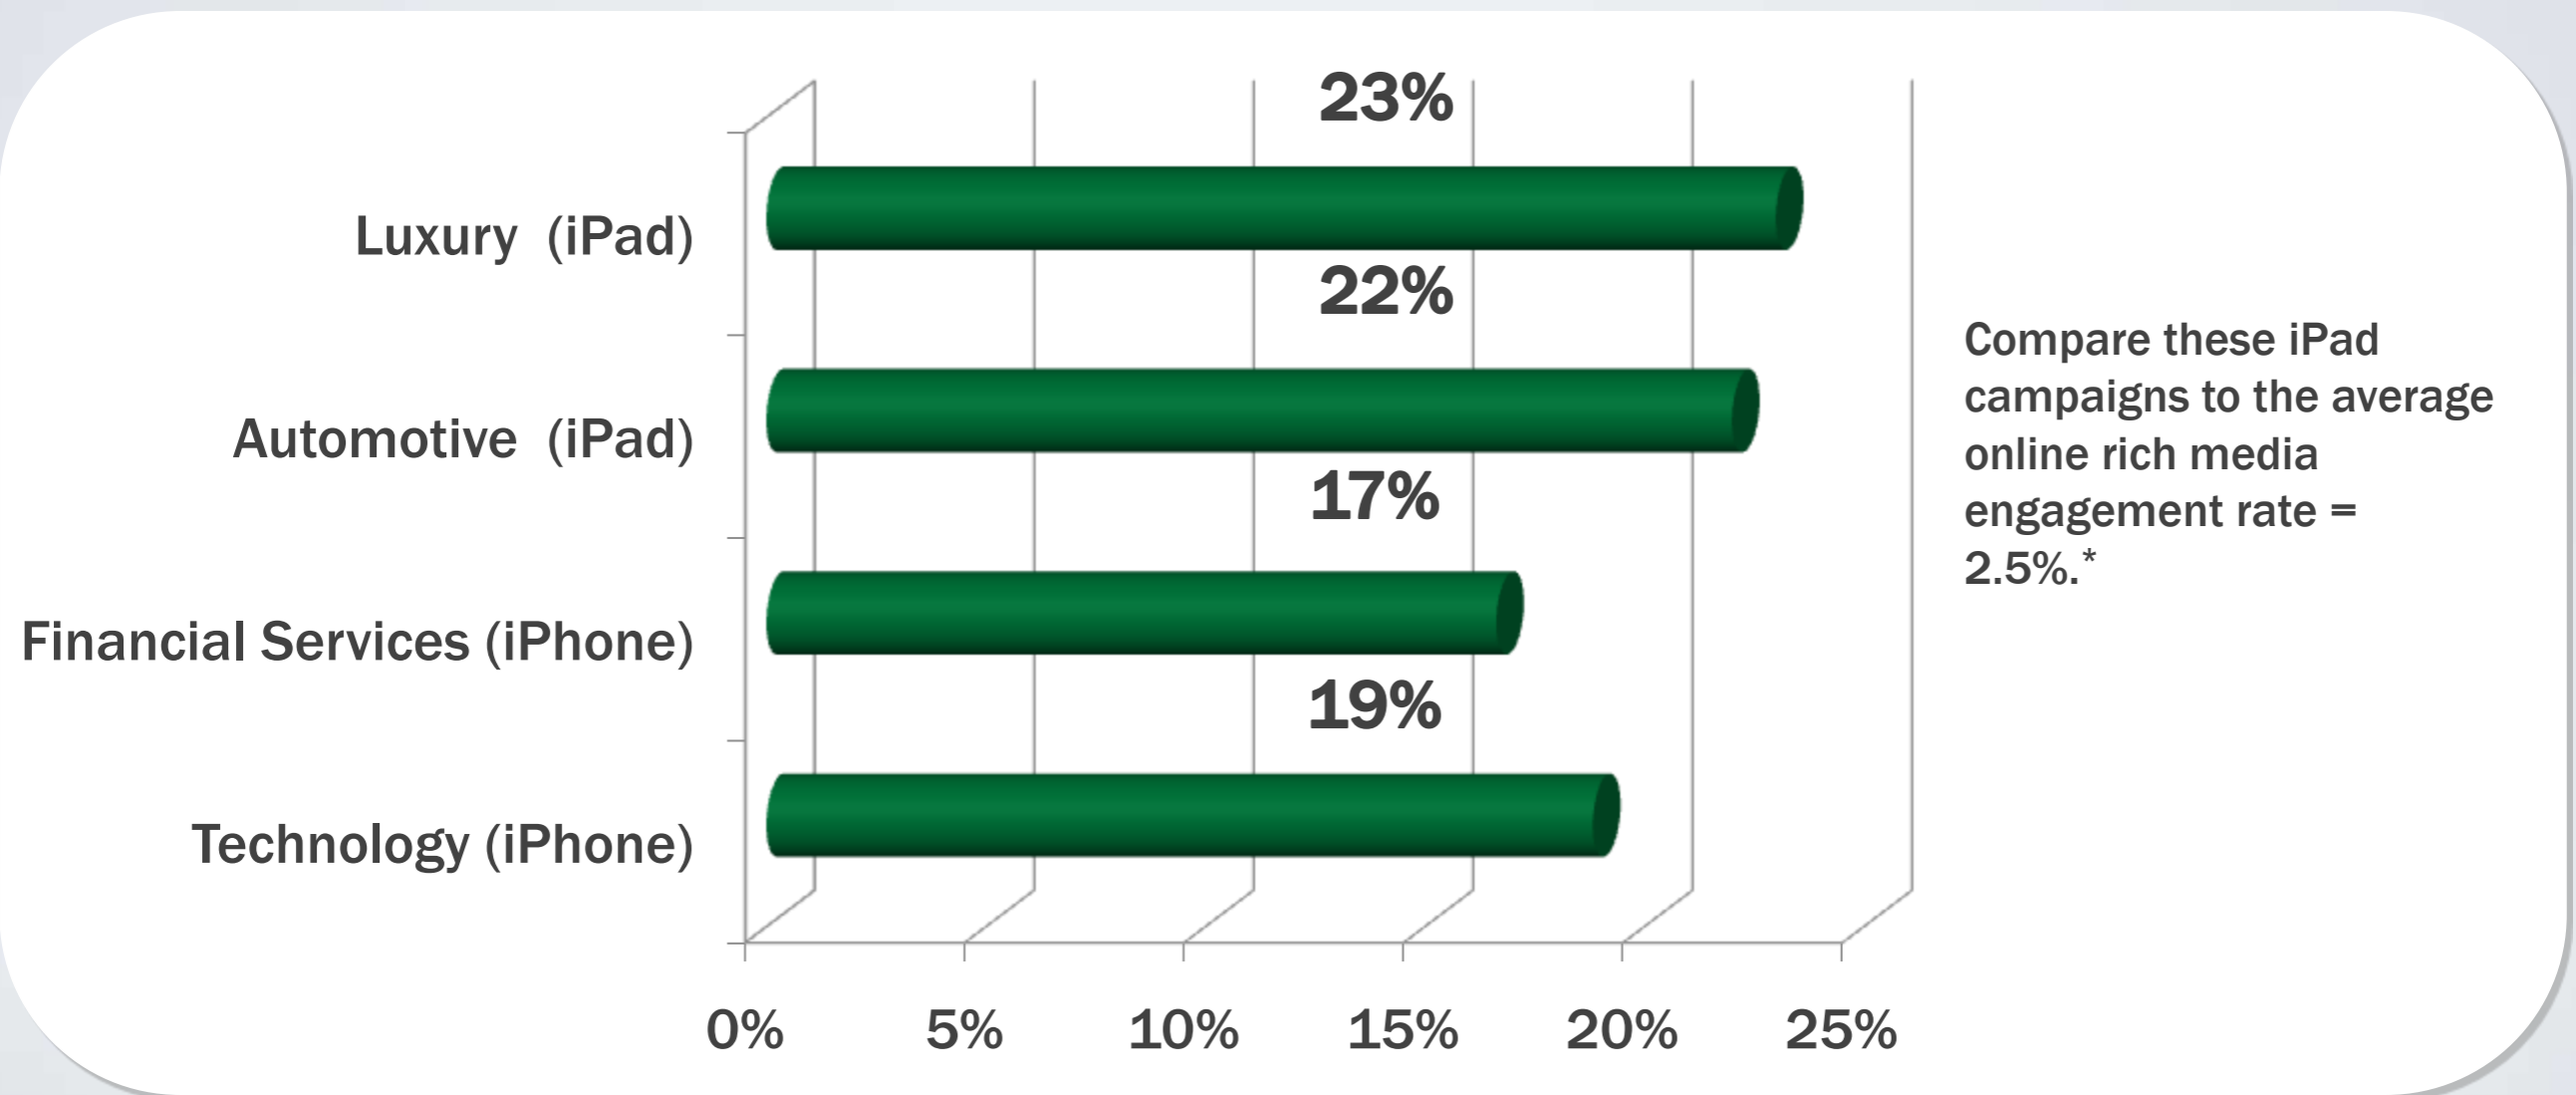

verizon

MEASUREMENT

What counts?

HOW TO MEASURE MOBILE RICH MEDIA?

It's not about the click. It's about engagement – a metric that measures the impact of a creative experience.

MOBILE RICH MEDIA BENCHMARKS

In-App Engagement Rate by Vertical (All Formats)

Source: Averages based on iPhone, iPad and Android rich media campaigns for select verticals run on Medialets platform in Jan - Feb 2011.

MOBILE RICH MEDIA BENCHMARKS