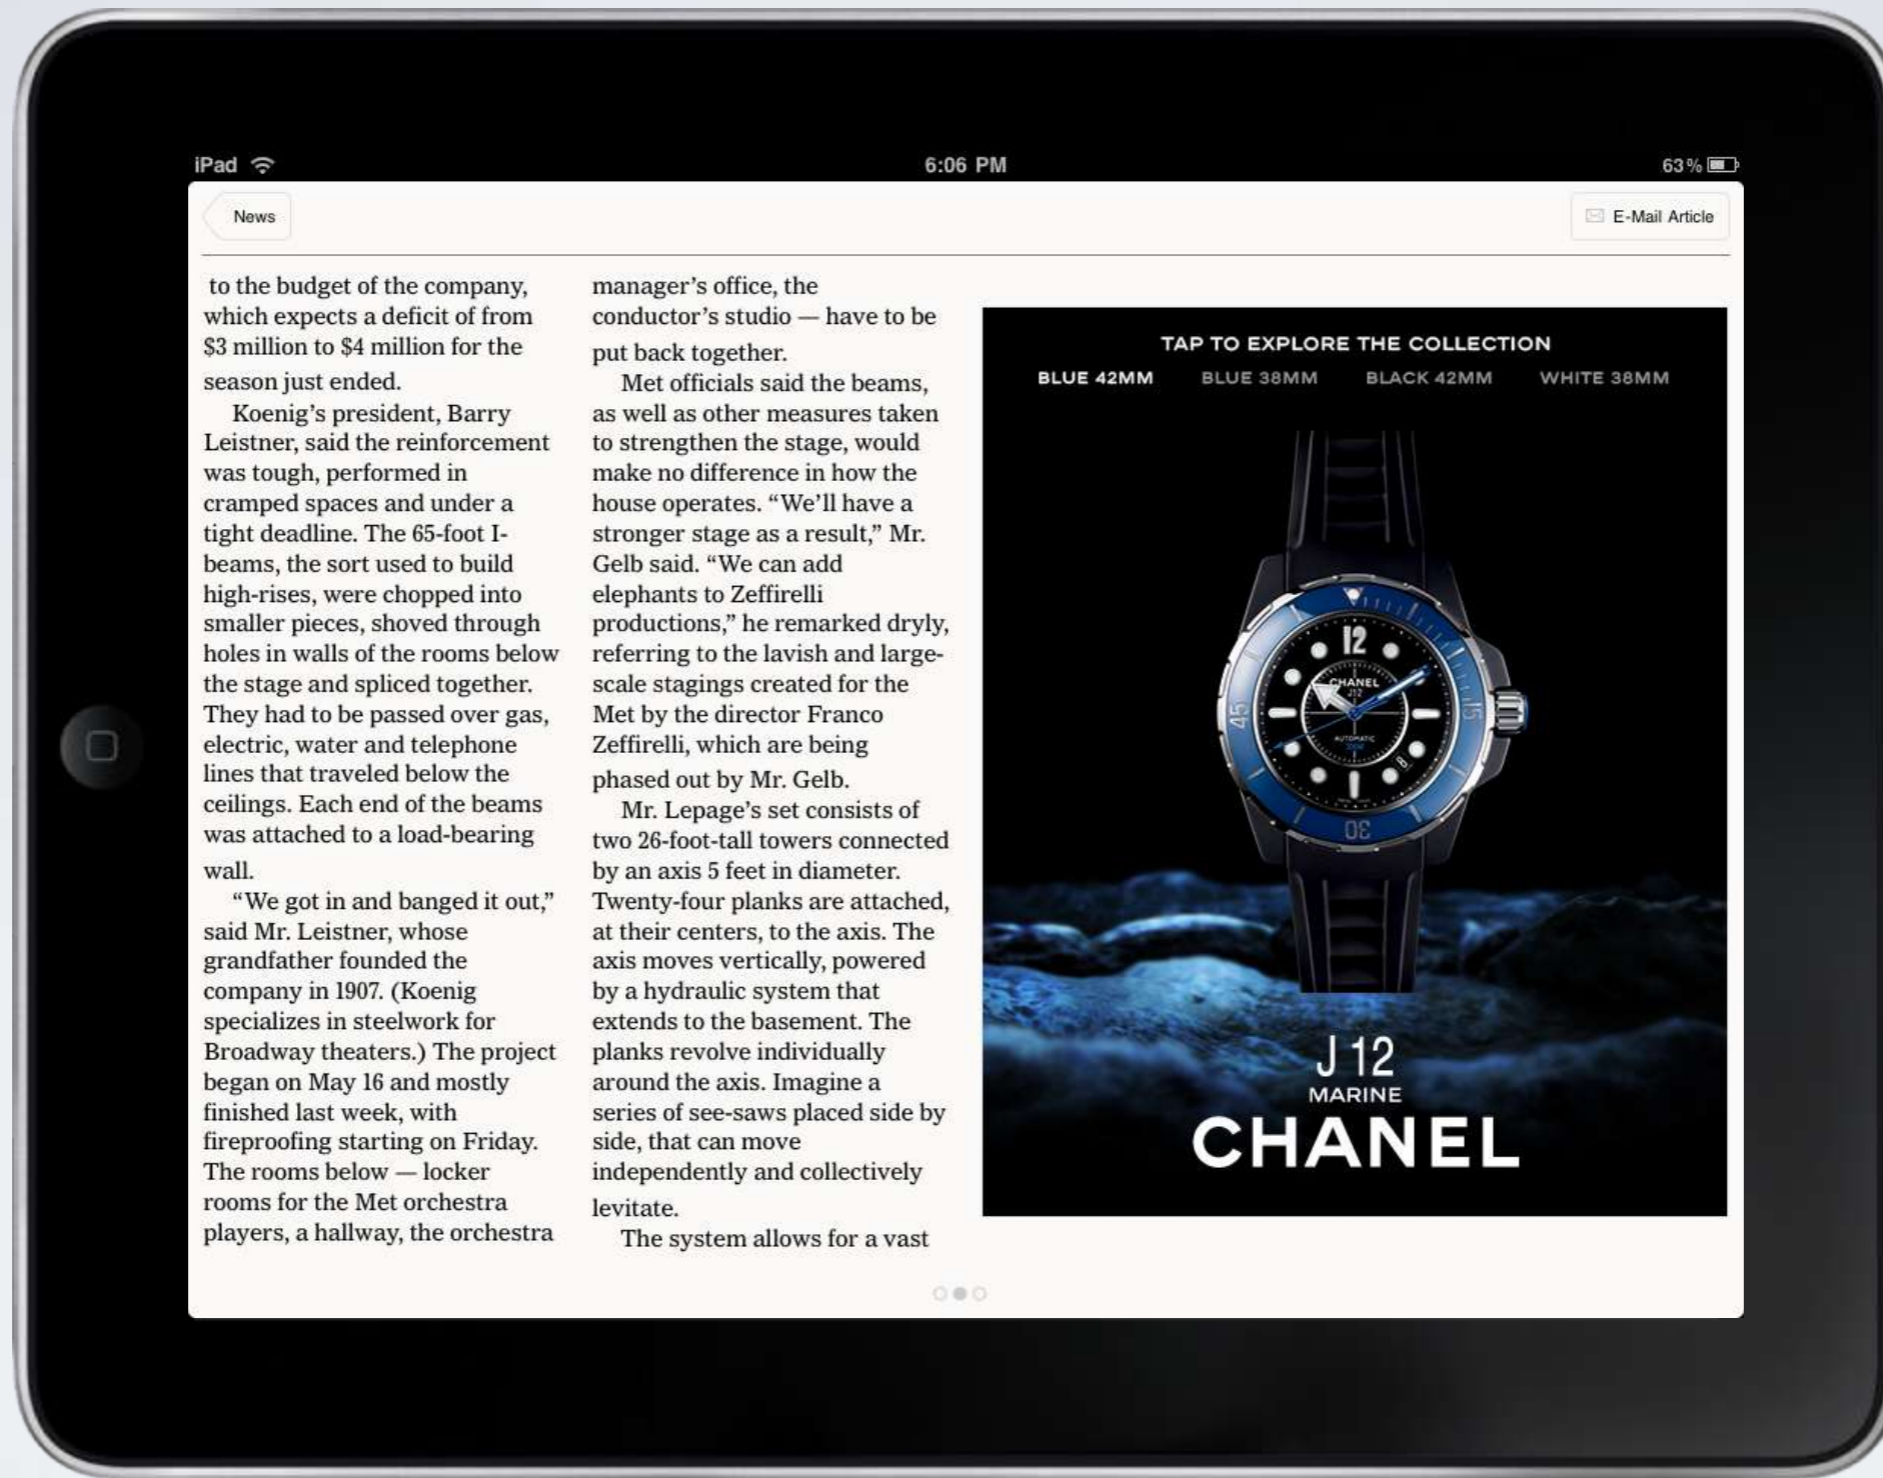

THE NEW YORK TIMES (492x600)

iPad

6:06 PM

63%

News

E-Mail Article

to the budget of the company, which expects a deficit of from $3 million to $4 million for the season just ended.

Koenig's president, Barry Leistner, said the reinforcement was tough, performed in cramped spaces and under a tight deadline. The 65-foot I-beams, the sort used to build high-rises, were chopped into smaller pieces, shoved through holes in walls of the rooms below the stage and spliced together. They had to be passed over gas, electric, water and telephone lines that traveled below the ceilings. Each end of the beams was attached to a load-bearing wall.

"We got in and banged it out," said Mr. Leistner, whose grandfather founded the company in 1907. (Koenig specializes in steelwork for Broadway theaters.) The project began on May 16 and mostly finished last week, with fireproofing starting on Friday. The rooms below — locker rooms for the Met orchestra players, a hallway, the orchestra

manager's office, the conductor's studio — have to be put back together.

Met officials said the beams, as well as other measures taken to strengthen the stage, would make no difference in how the house operates. "We'll have a stronger stage as a result," Mr. Gelb said. "We can add elephants to Zeffirelli productions," he remarked dryly, referring to the lavish and large-scale stagings created for the Met by the director Franco Zeffirelli, which are being phased out by Mr. Gelb.

Mr. Lepage's set consists of two 26-foot-tall towers connected by an axis 5 feet in diameter. Twenty-four planks are attached, at their centers, to the axis. The axis moves vertically, powered by a hydraulic system that extends to the basement. The planks revolve individually around the axis. Imagine a series of see-saws placed side by side, that can move independently and collectively levitate.

The system allows for a vast