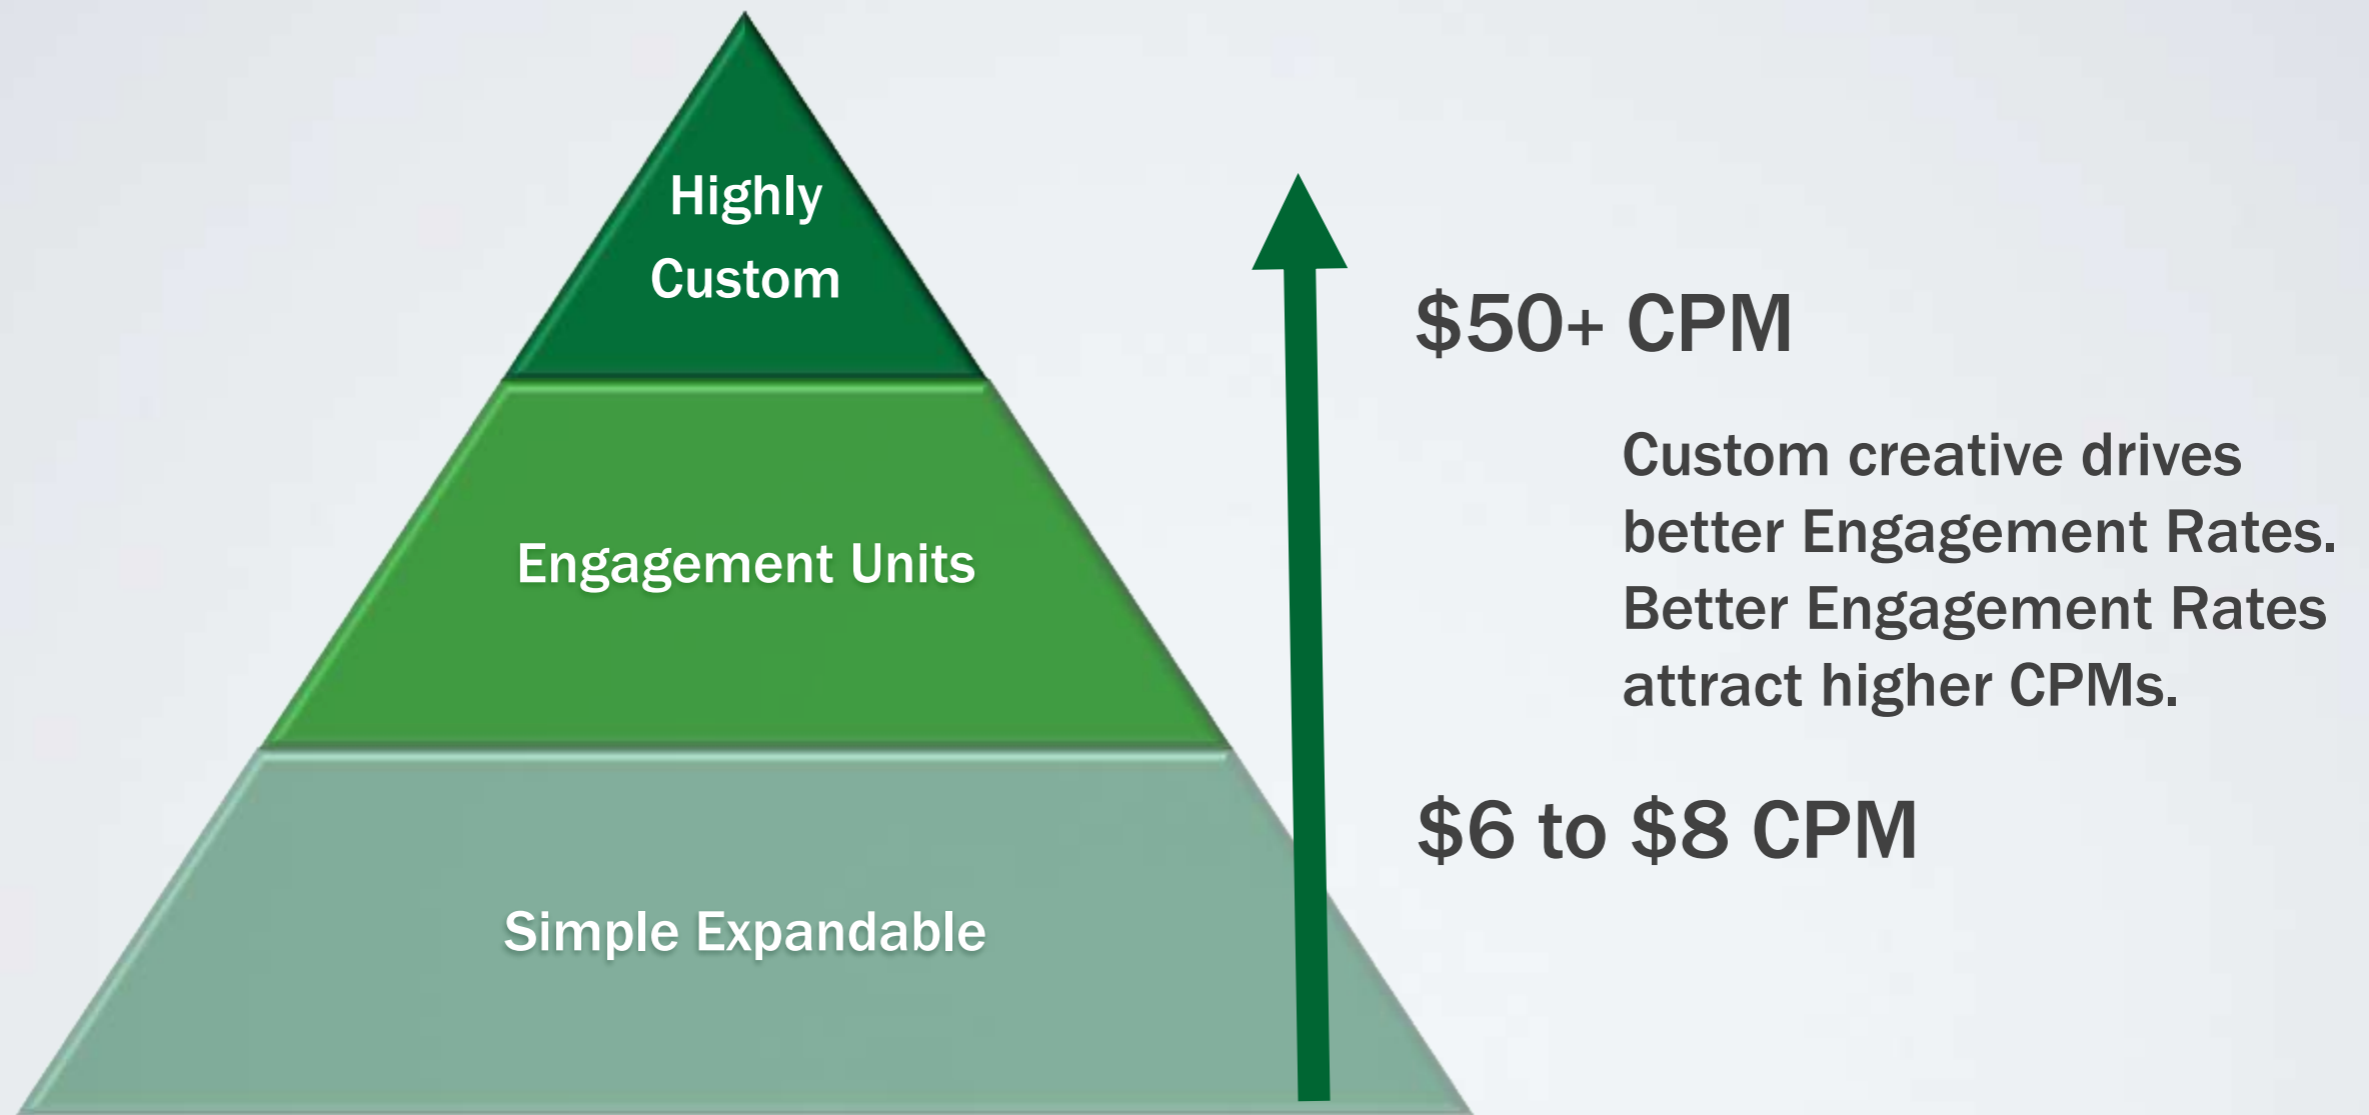

MONETIZATION OPPORTUNITIES