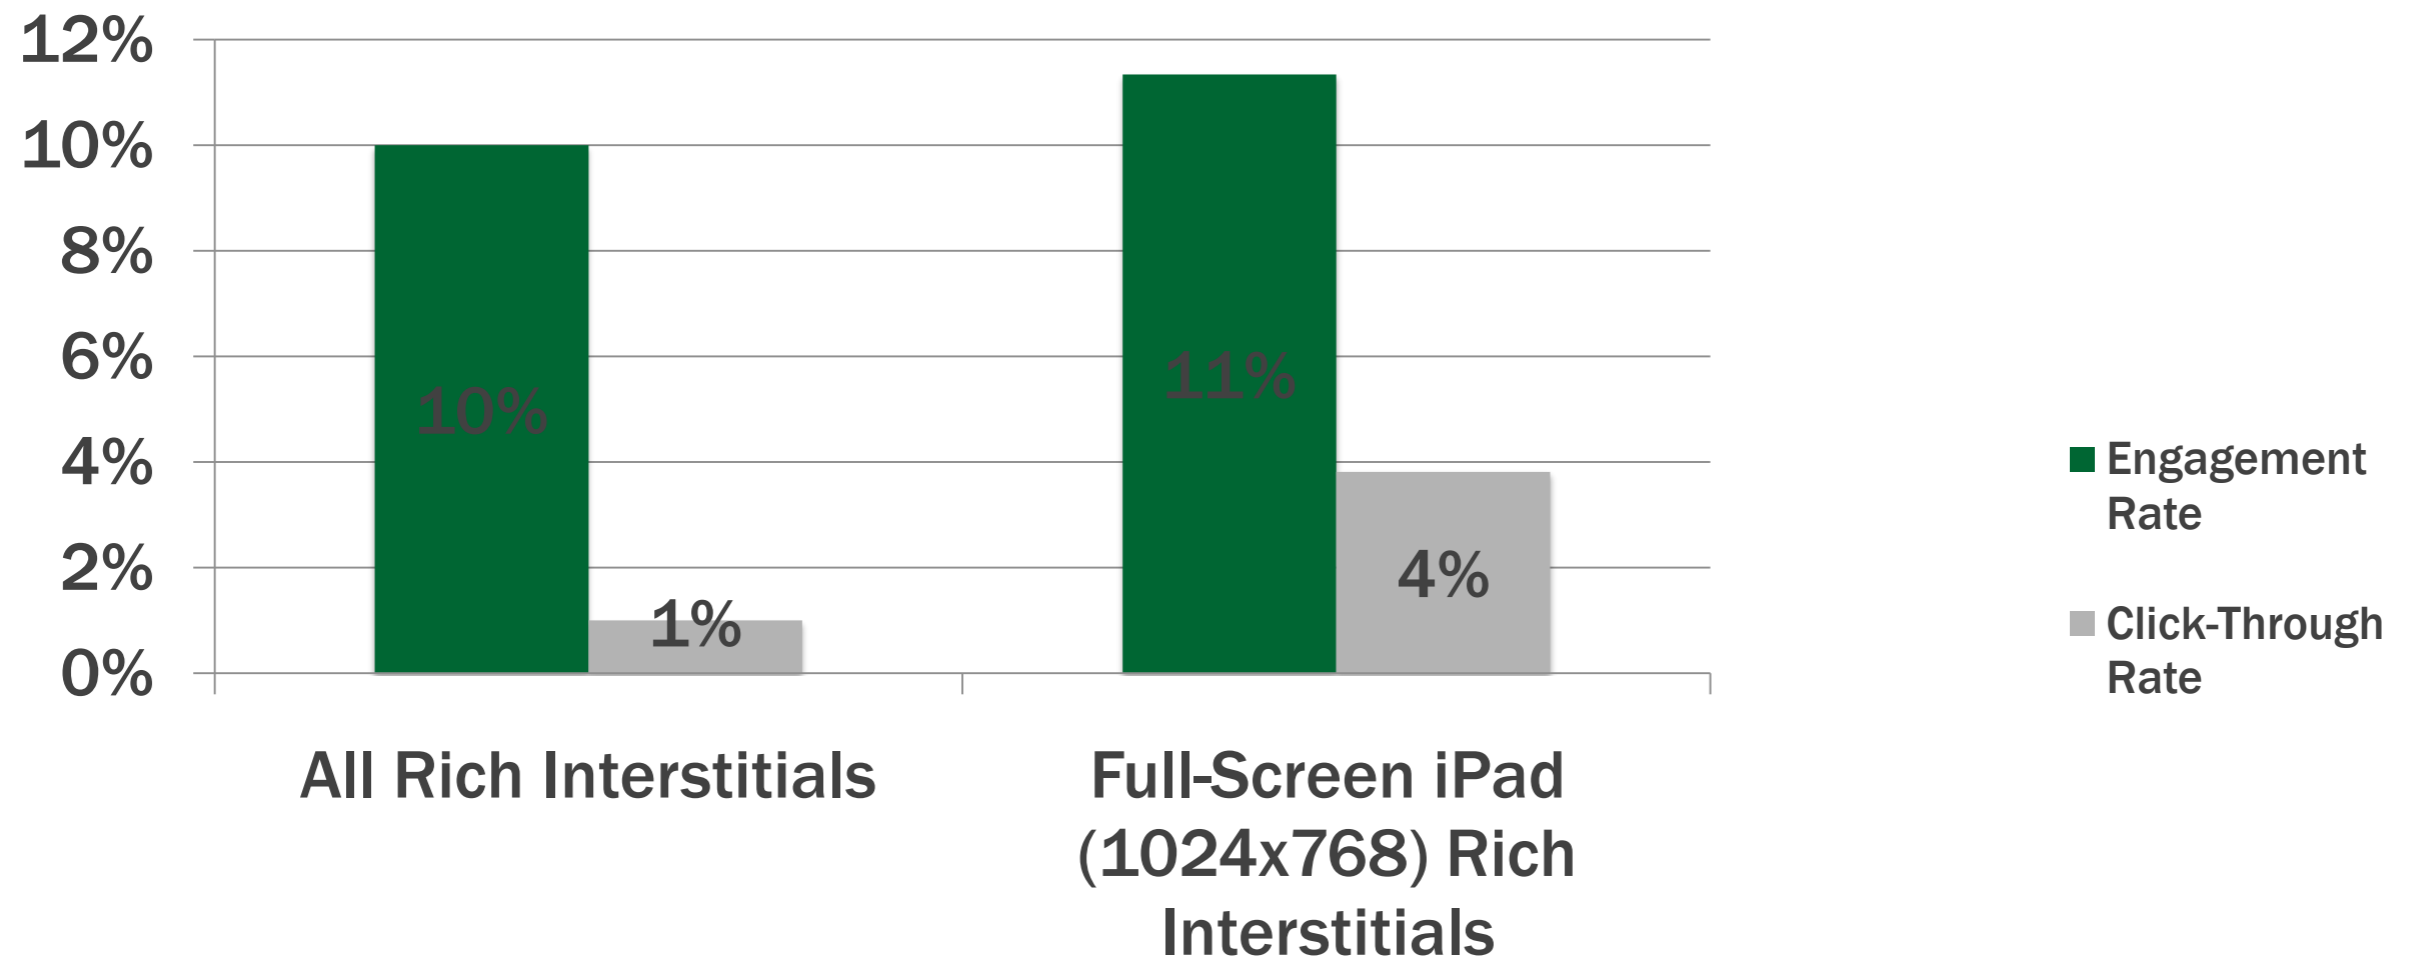

MOBILE RICH MEDIA BENCHMARKS

Full-Screen iPad Rich Interstitials Are Performing Above Average